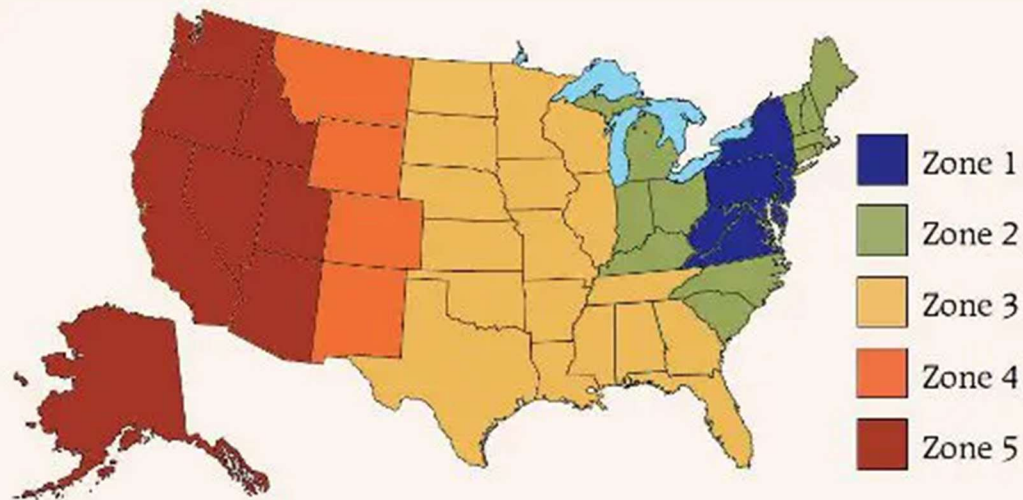

Shipping Rates Based on Zones

Shipping charges are subject to change at any time without notice.

Zone 5 includes Puerto Rico

Shipping Rates for Ducks

# of ducklings	Zone 1	Zone 2	Zone 3	Zone 4	Zone 5
up to 20	\$15.00	\$15.00	\$20.00	\$25.00	\$30.00
up to 40	\$20.00	\$25.00	\$35.00	\$35.00	\$45.00
up to 80	\$30.00	\$35.00	\$60.00	\$75.00	\$85.00
up to 160	\$40.00	\$50.00	\$80.00	\$105.00	\$115.00
up to 240	\$55.00	\$70.00	\$105.00	\$140.00	\$155.00